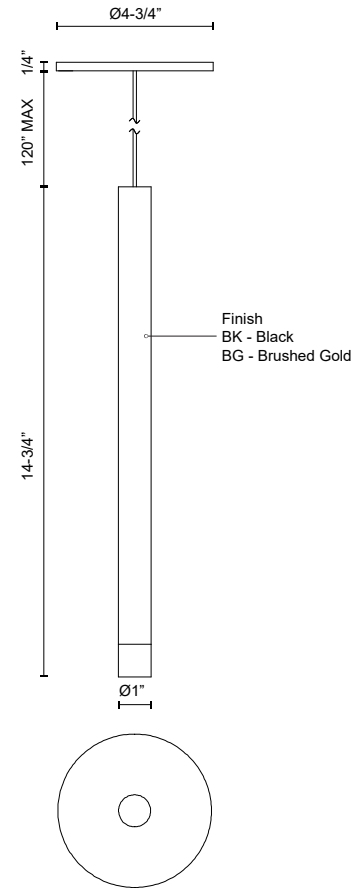

ELIXIR PD15415

PENDANTS

PROJECT

SPECIFICATION DETAILS

Fixture Dimensions	D1" x H14-3/4"
Light Source	LED with DC Driver
Wattage	6W
Total Lumens	510lm
Delivered Lumens	BK-348lm
Voltage	120V
Color Temperature	3000K
CRI (Ra)	90CRI
Optional Color Temps	2700K - 5000K Available, Minimum Order Quantities Apply
LED Rated Life	50,000 hours
Dimming	100% - 10%, TRIAC or ELV Dimmer (Not Included)
Diffuser Details	Acrylic with Sandblasted Interior
Adjustable	Yes
Wire Length	120" Max
Wire Type	Black Coaxial Wire
Minimum Hang Height	16"
Sloped Ceiling Adaptable	Yes
Location	Dry
CEC Title 24 JA8	Yes, JA8-2022
Canopy Dimensions	D4-3/4" x H1/4"

* For custom options, consult factory for details.

* For warranty information, please visit www.kuzcolighting.com/warranty

DESCRIPTION

Elixir is both decorative and minimal. With an opal glass globe or acrylic diffuser adorned by a thick metallic stem, this collection is both simple and geometrically interesting. Available with or without varied styling. Available in Black and Brushed Gold.

KUZCO

19054 28TH AVENUE
SURREY - BC V3Z 6M3
CANADA

WWW.KUZCOLIGHTING.COM

COMMENT